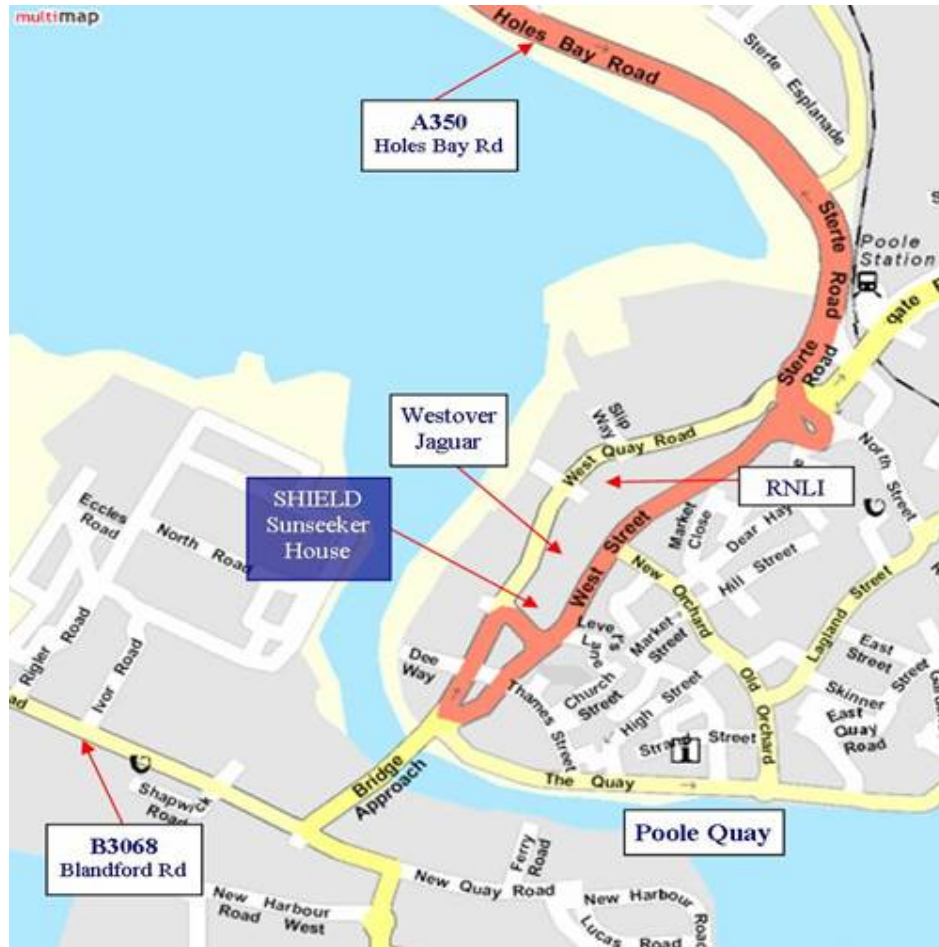

SHIELD

Directions to Shield Corporate Finance, Sunseeker House, West Quay Rd, Poole, BH15 1JF

West Quay Road (from north)
Car park entrance (shared with Deverill)

Hamworthy Bridge approach
(from south)

We are on the first floor, please ring the bell.